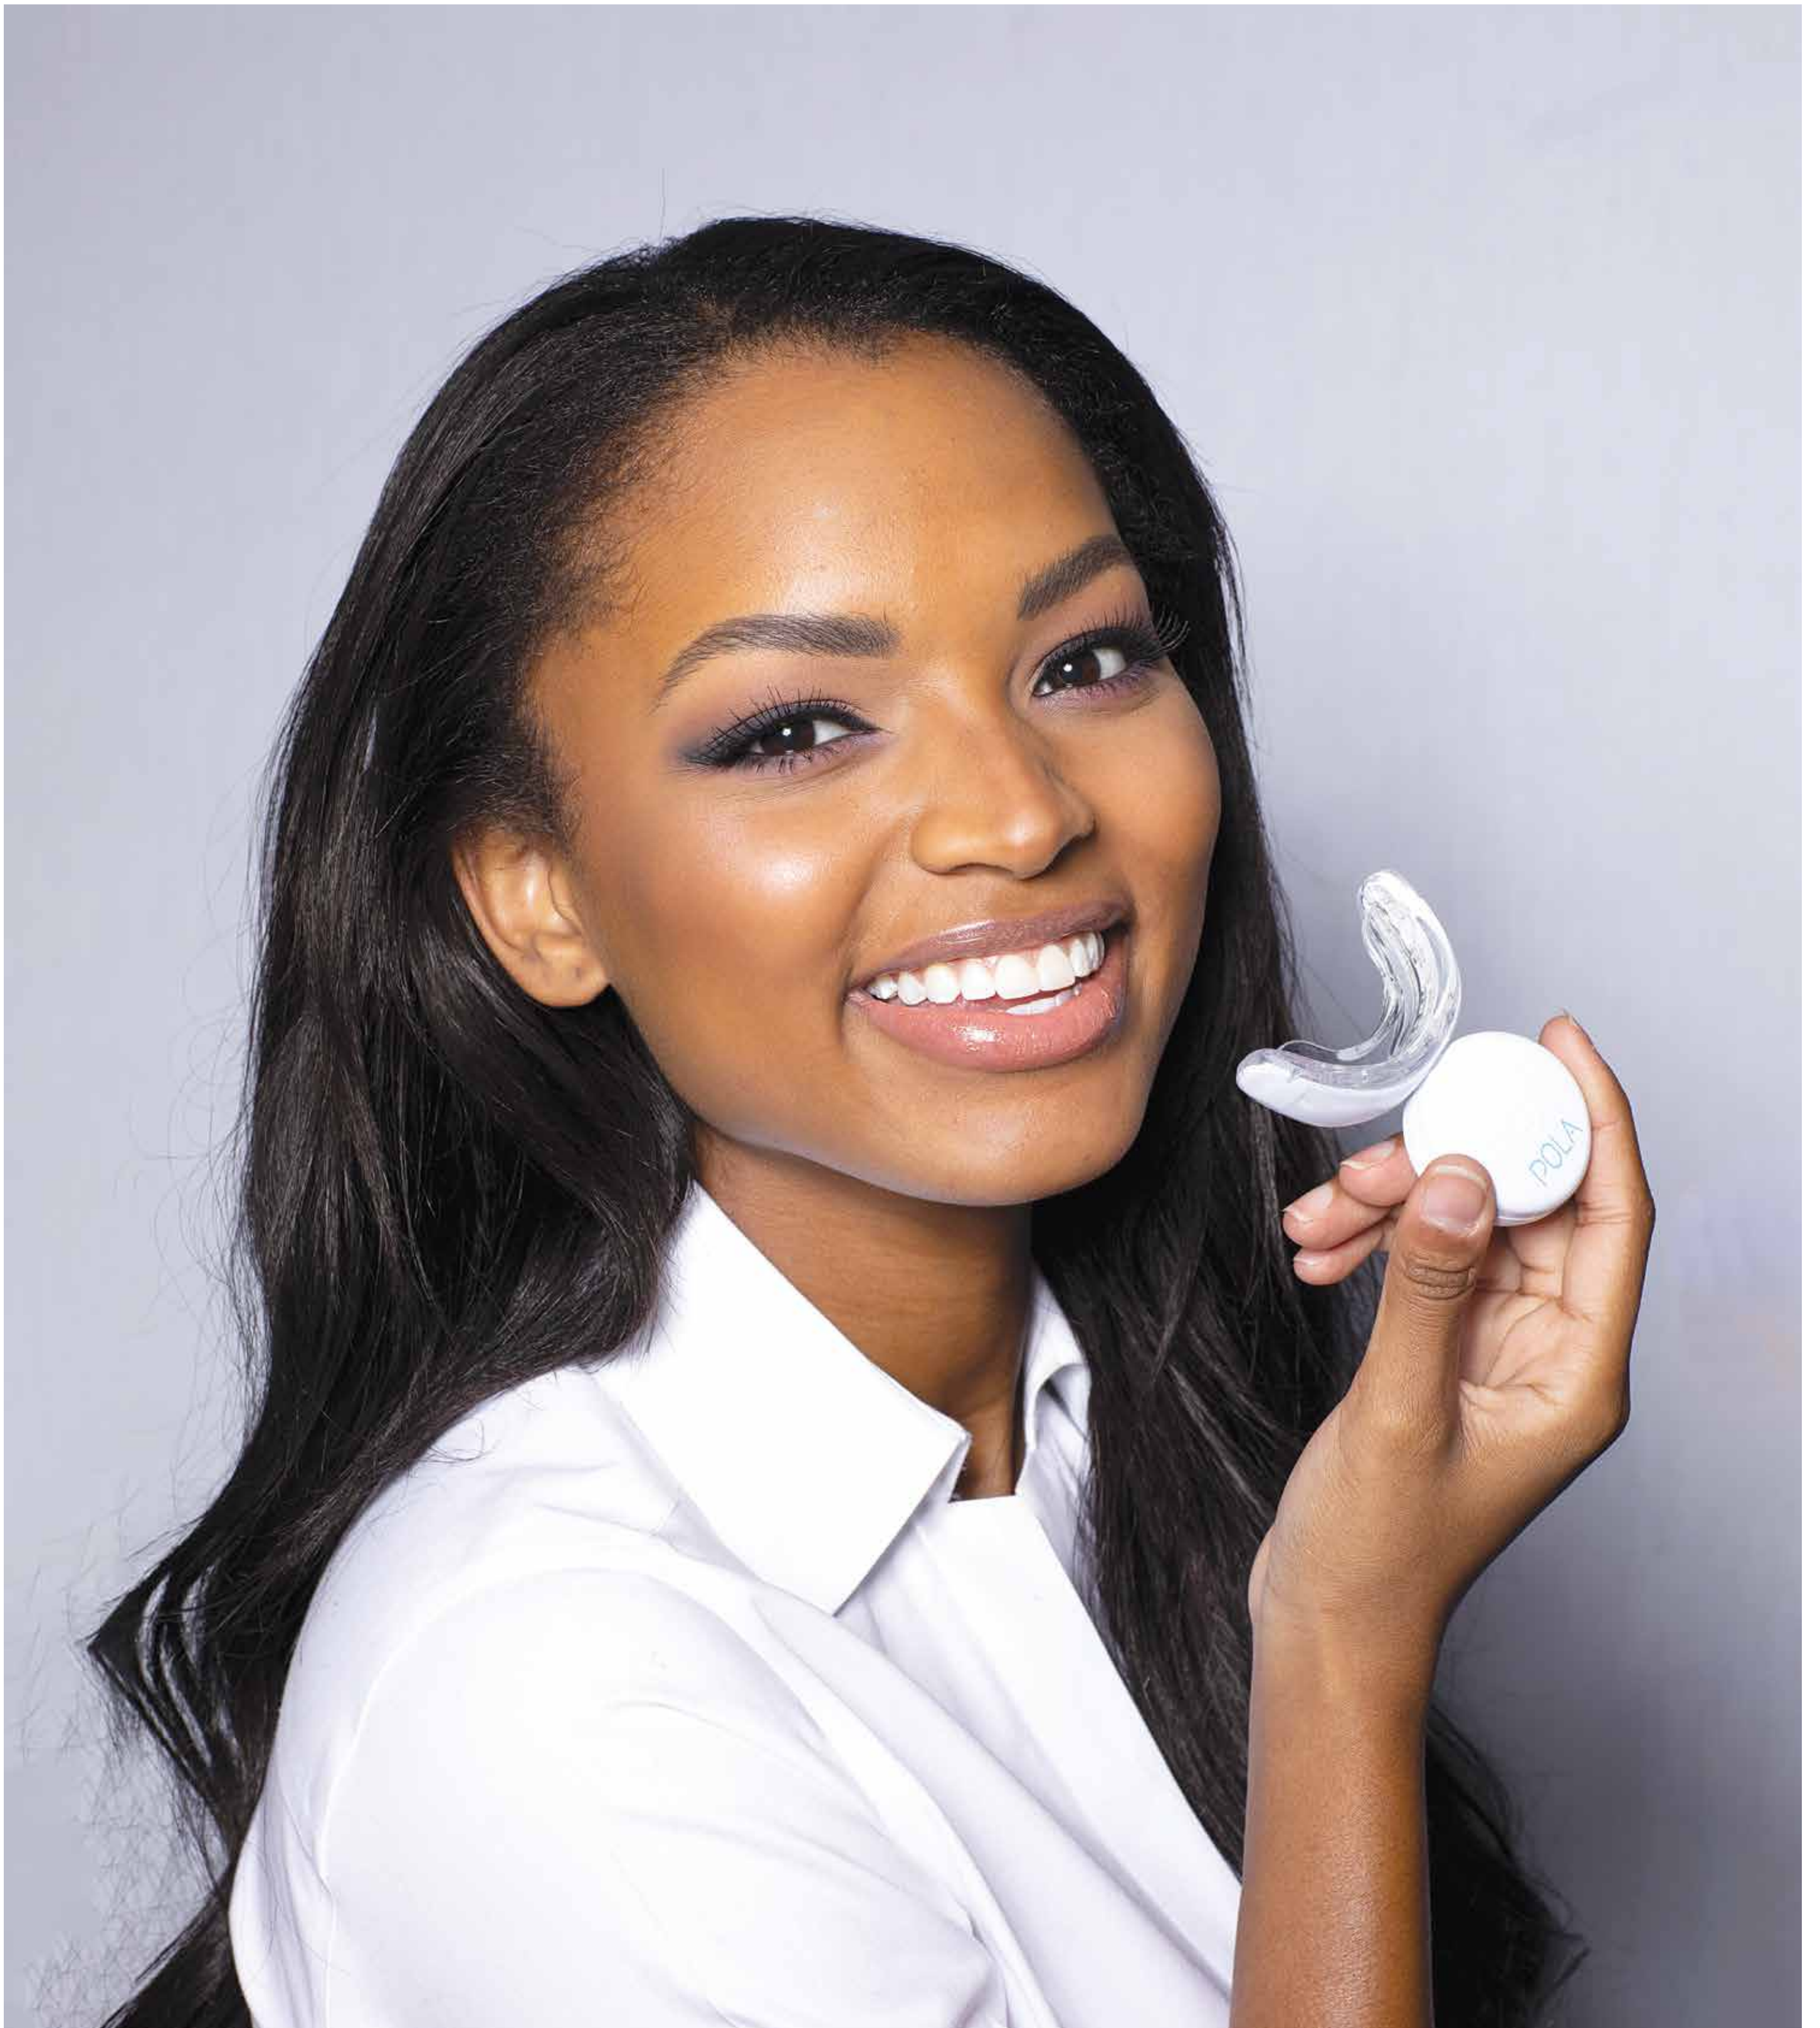

CREATED BY SDI

POLA

ADVANCED TOOTH WHITENING SYSTEM

MISS * USA

OFFICIAL SMILE OF MISS USA